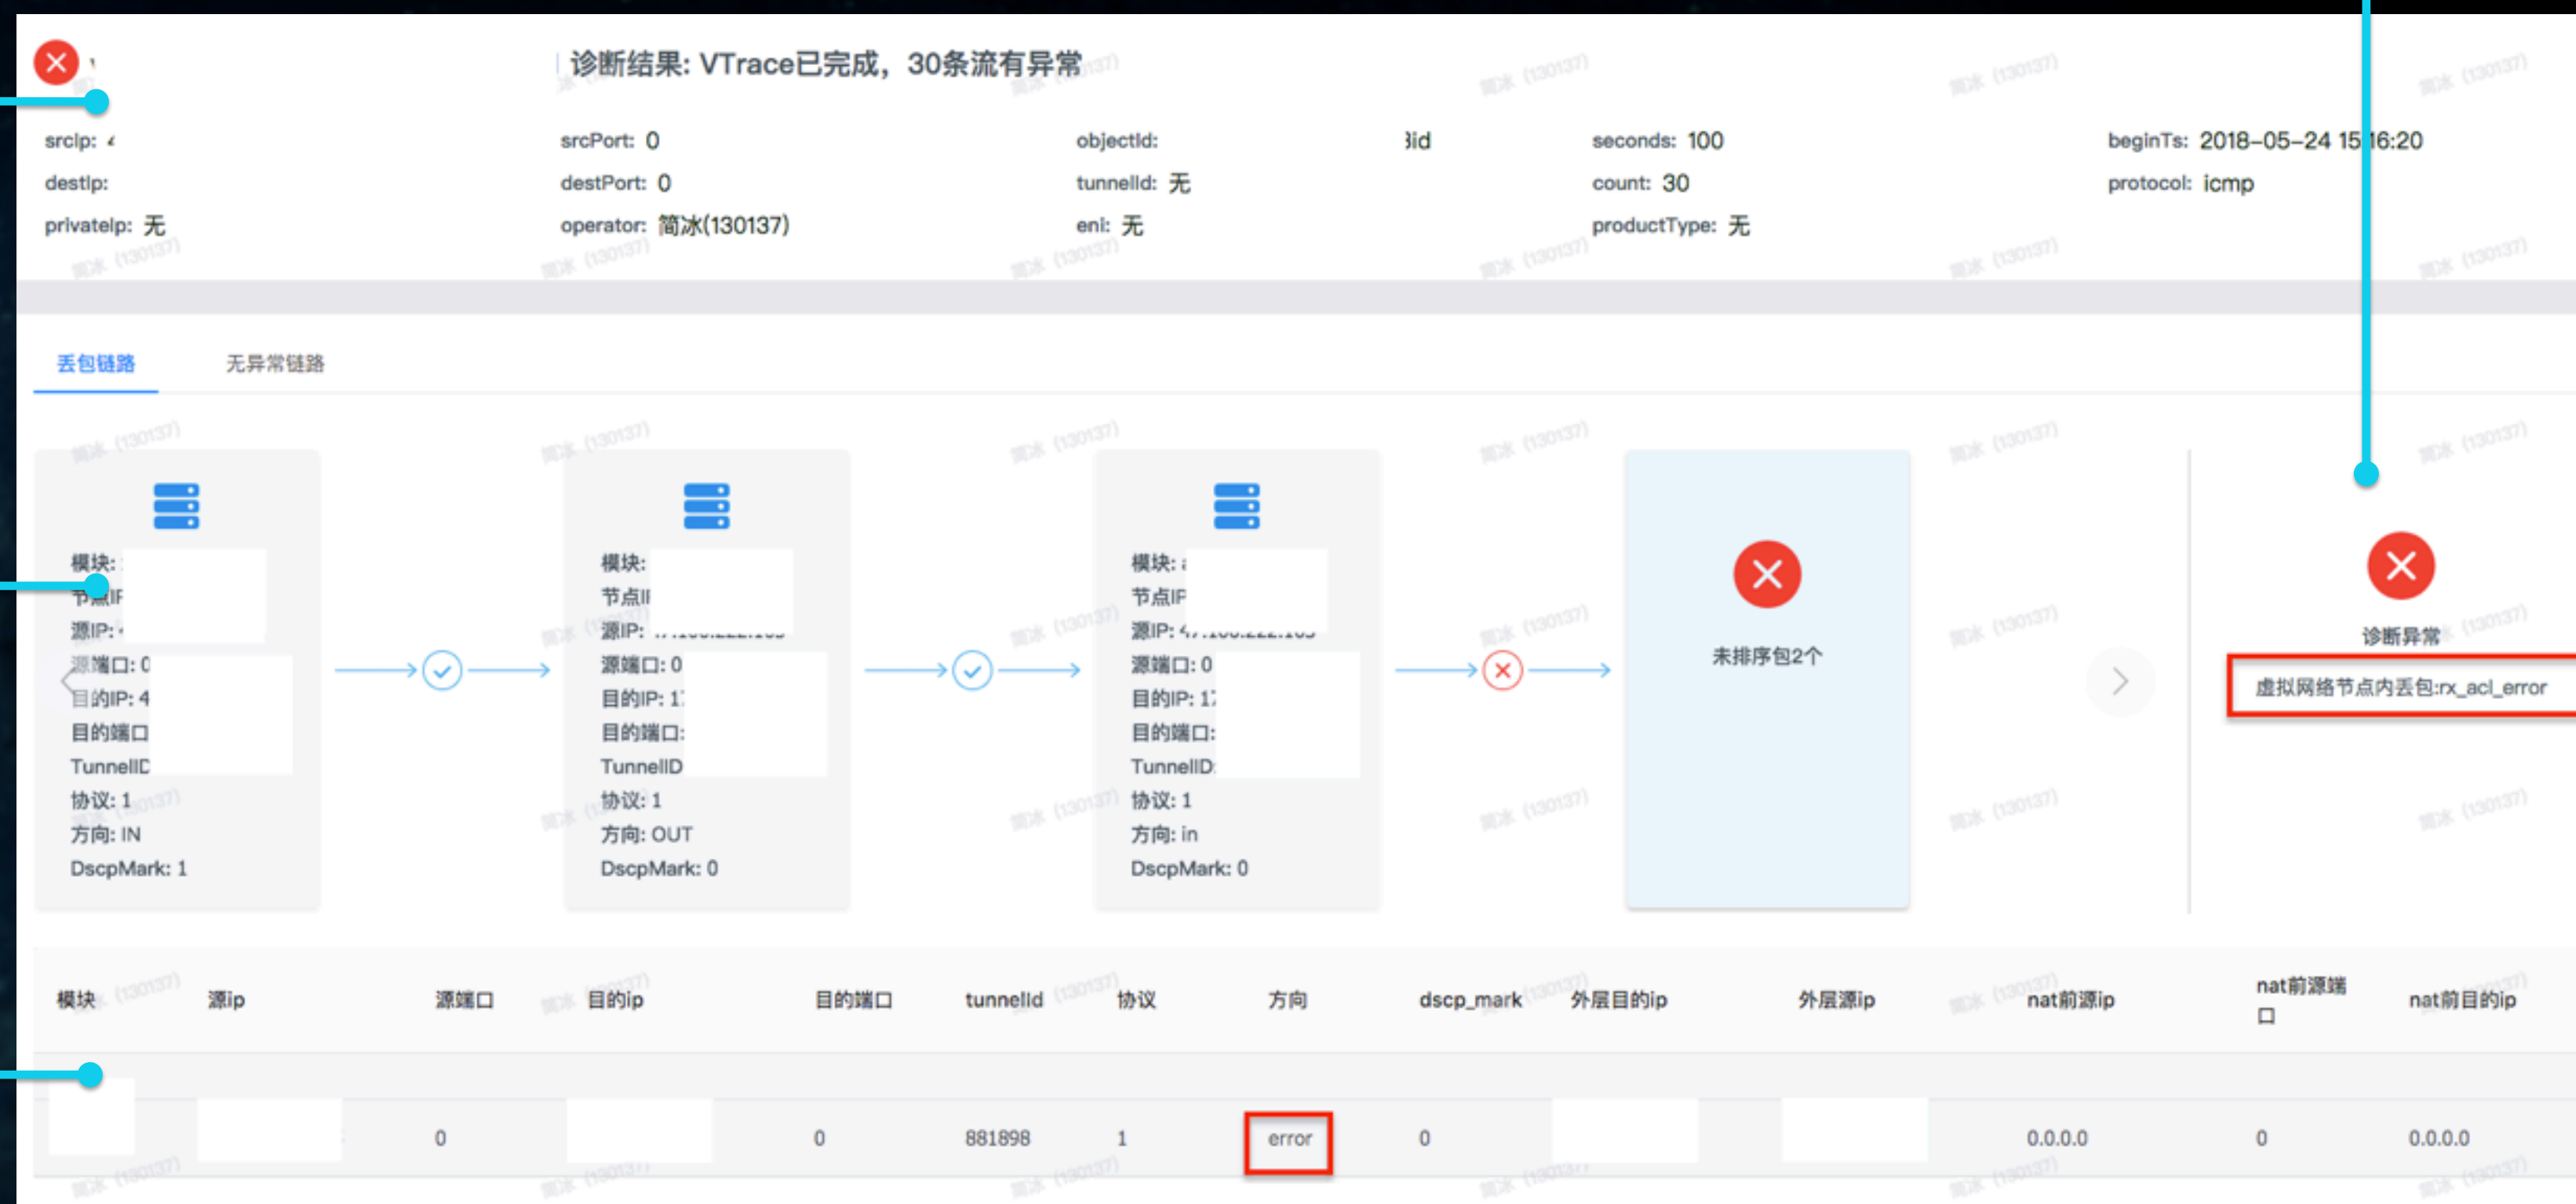

QiTian - Streaming Based Network Diagnose

Packet Loss/Latency Diagnose

Package Analyze Config

Flow Route

Packet Analyze