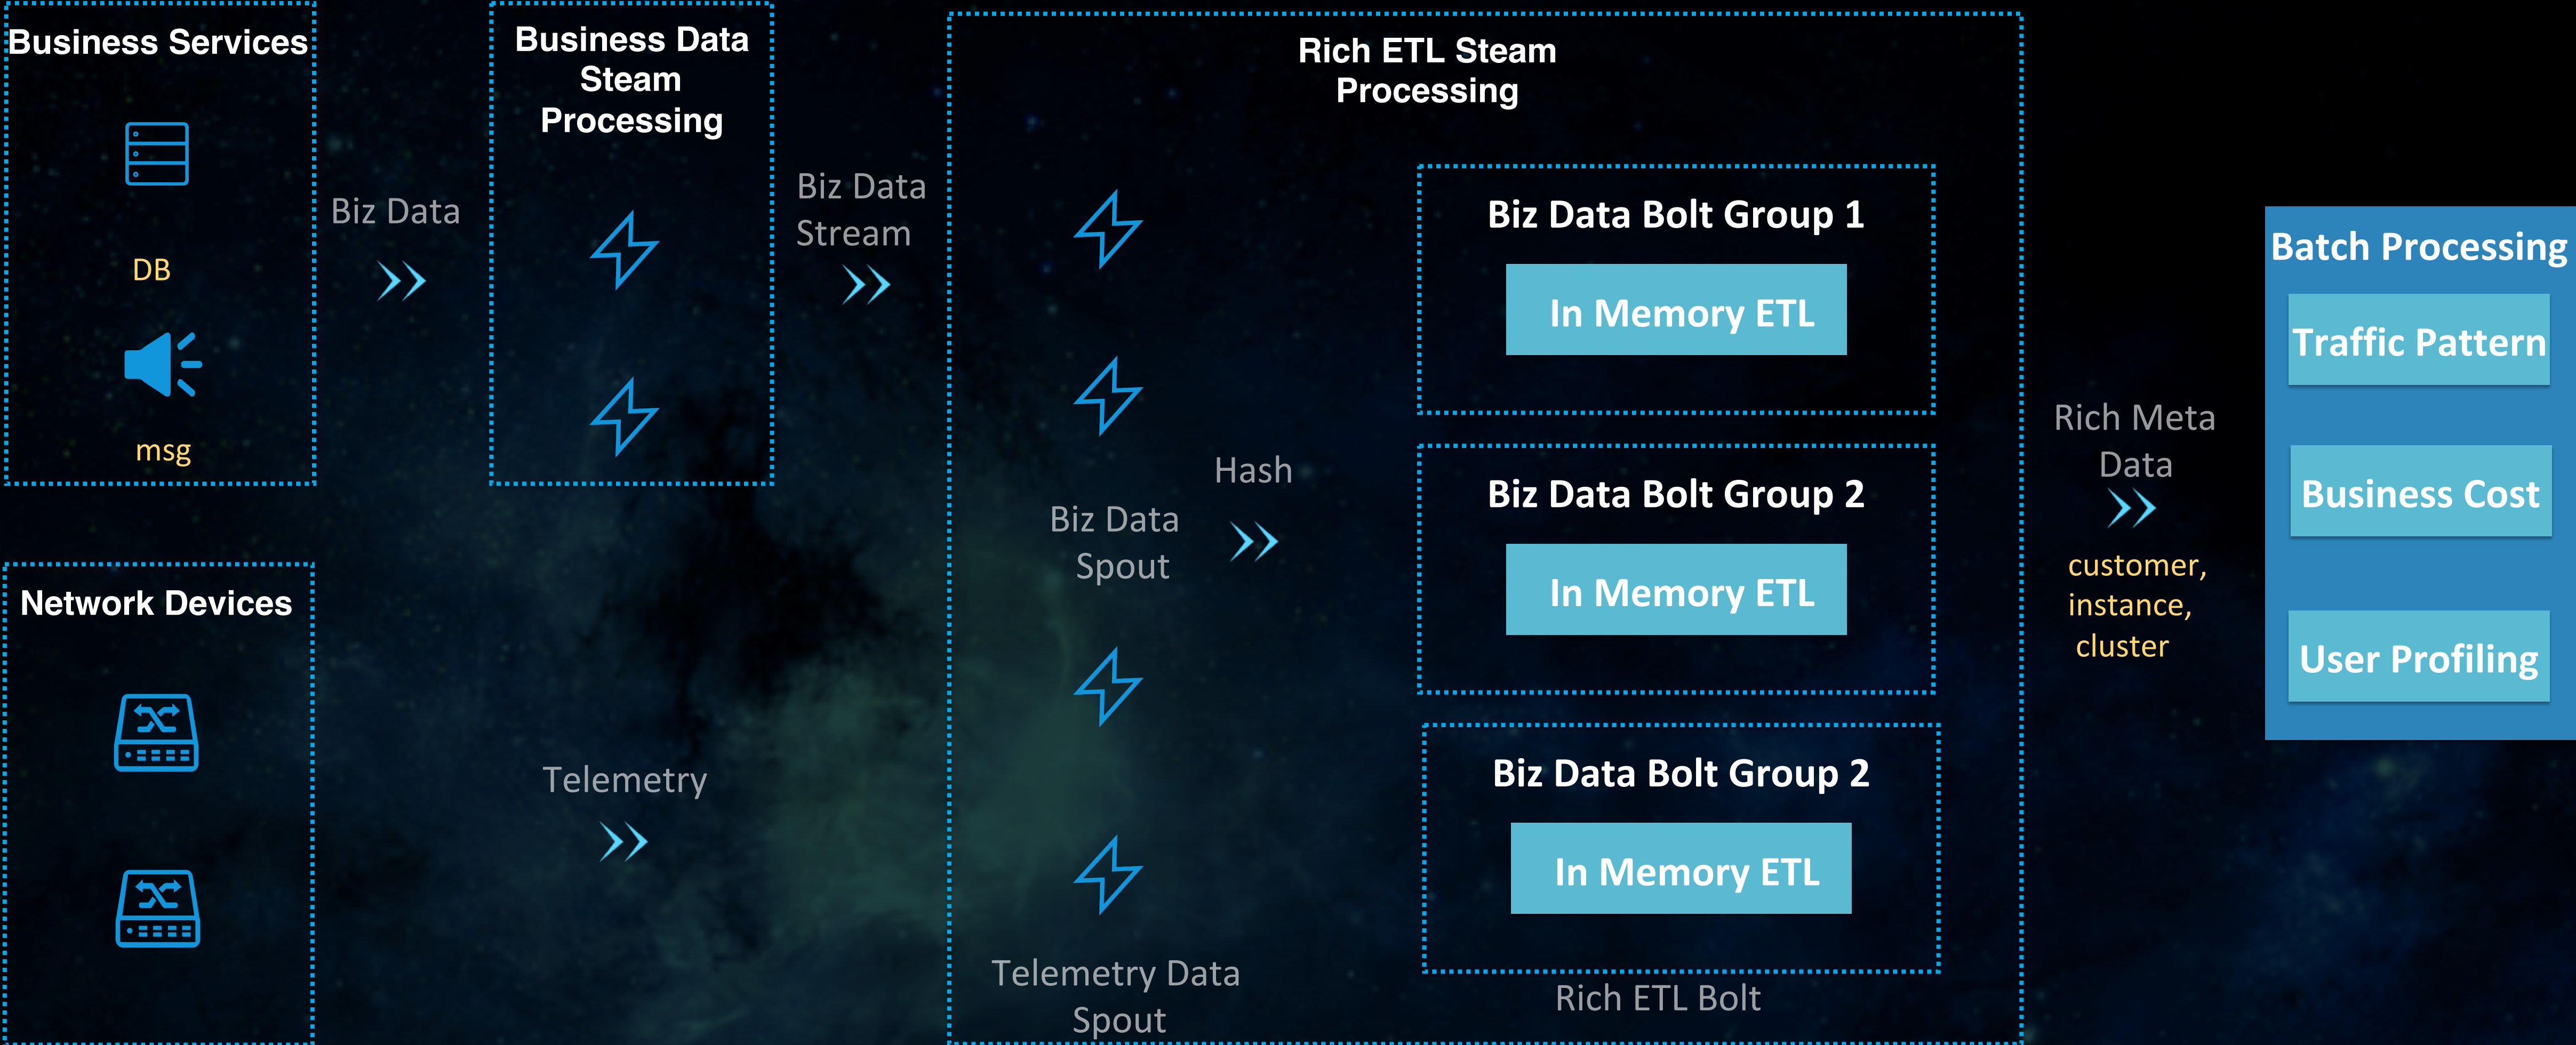

QiTian - Multi-Dimension Network Profiling