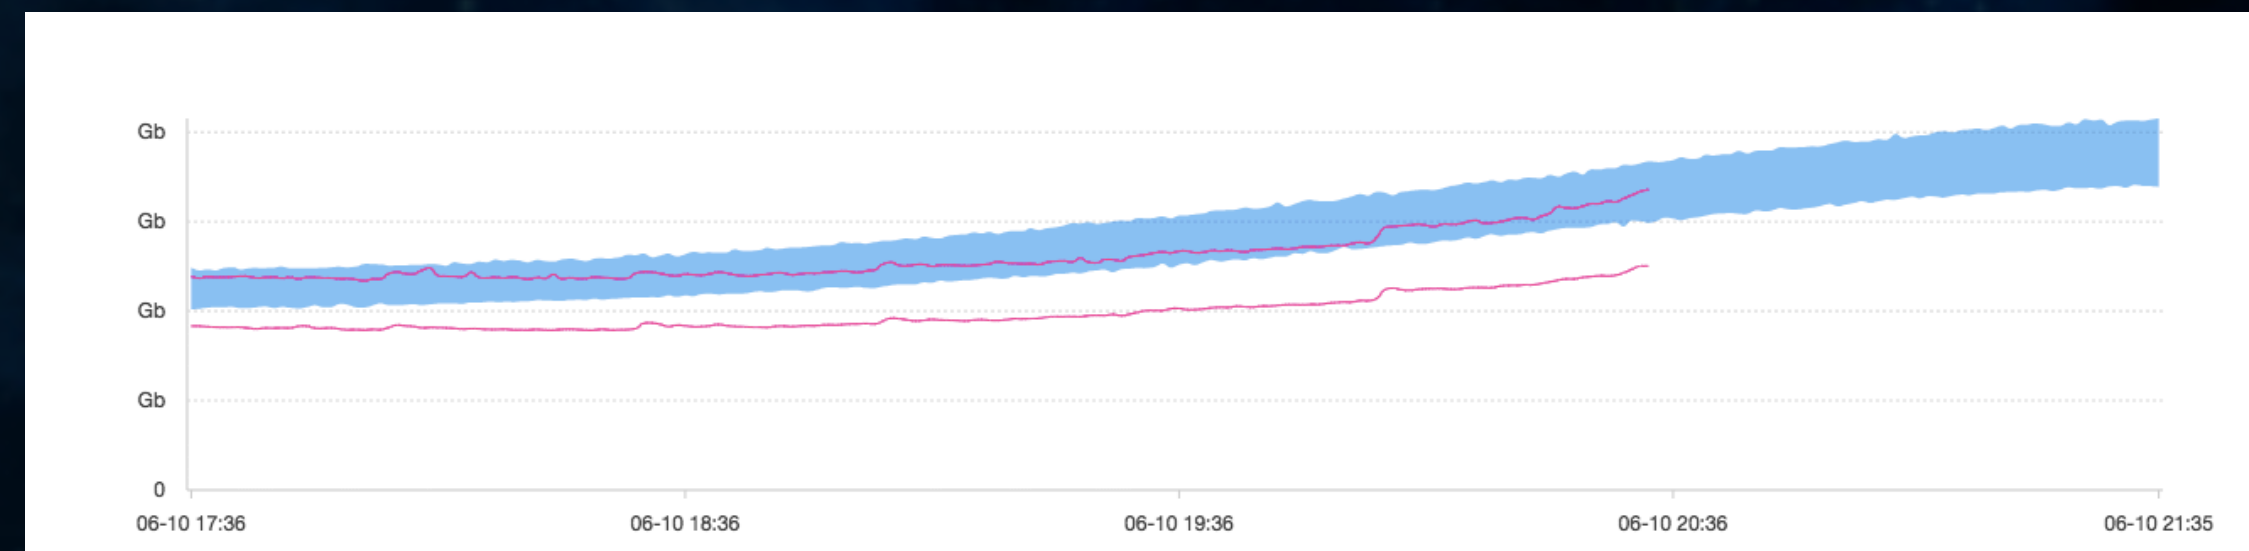

## Major Network Issue Detection

90%

metric vibration

abnormal event statistics

predicted interval