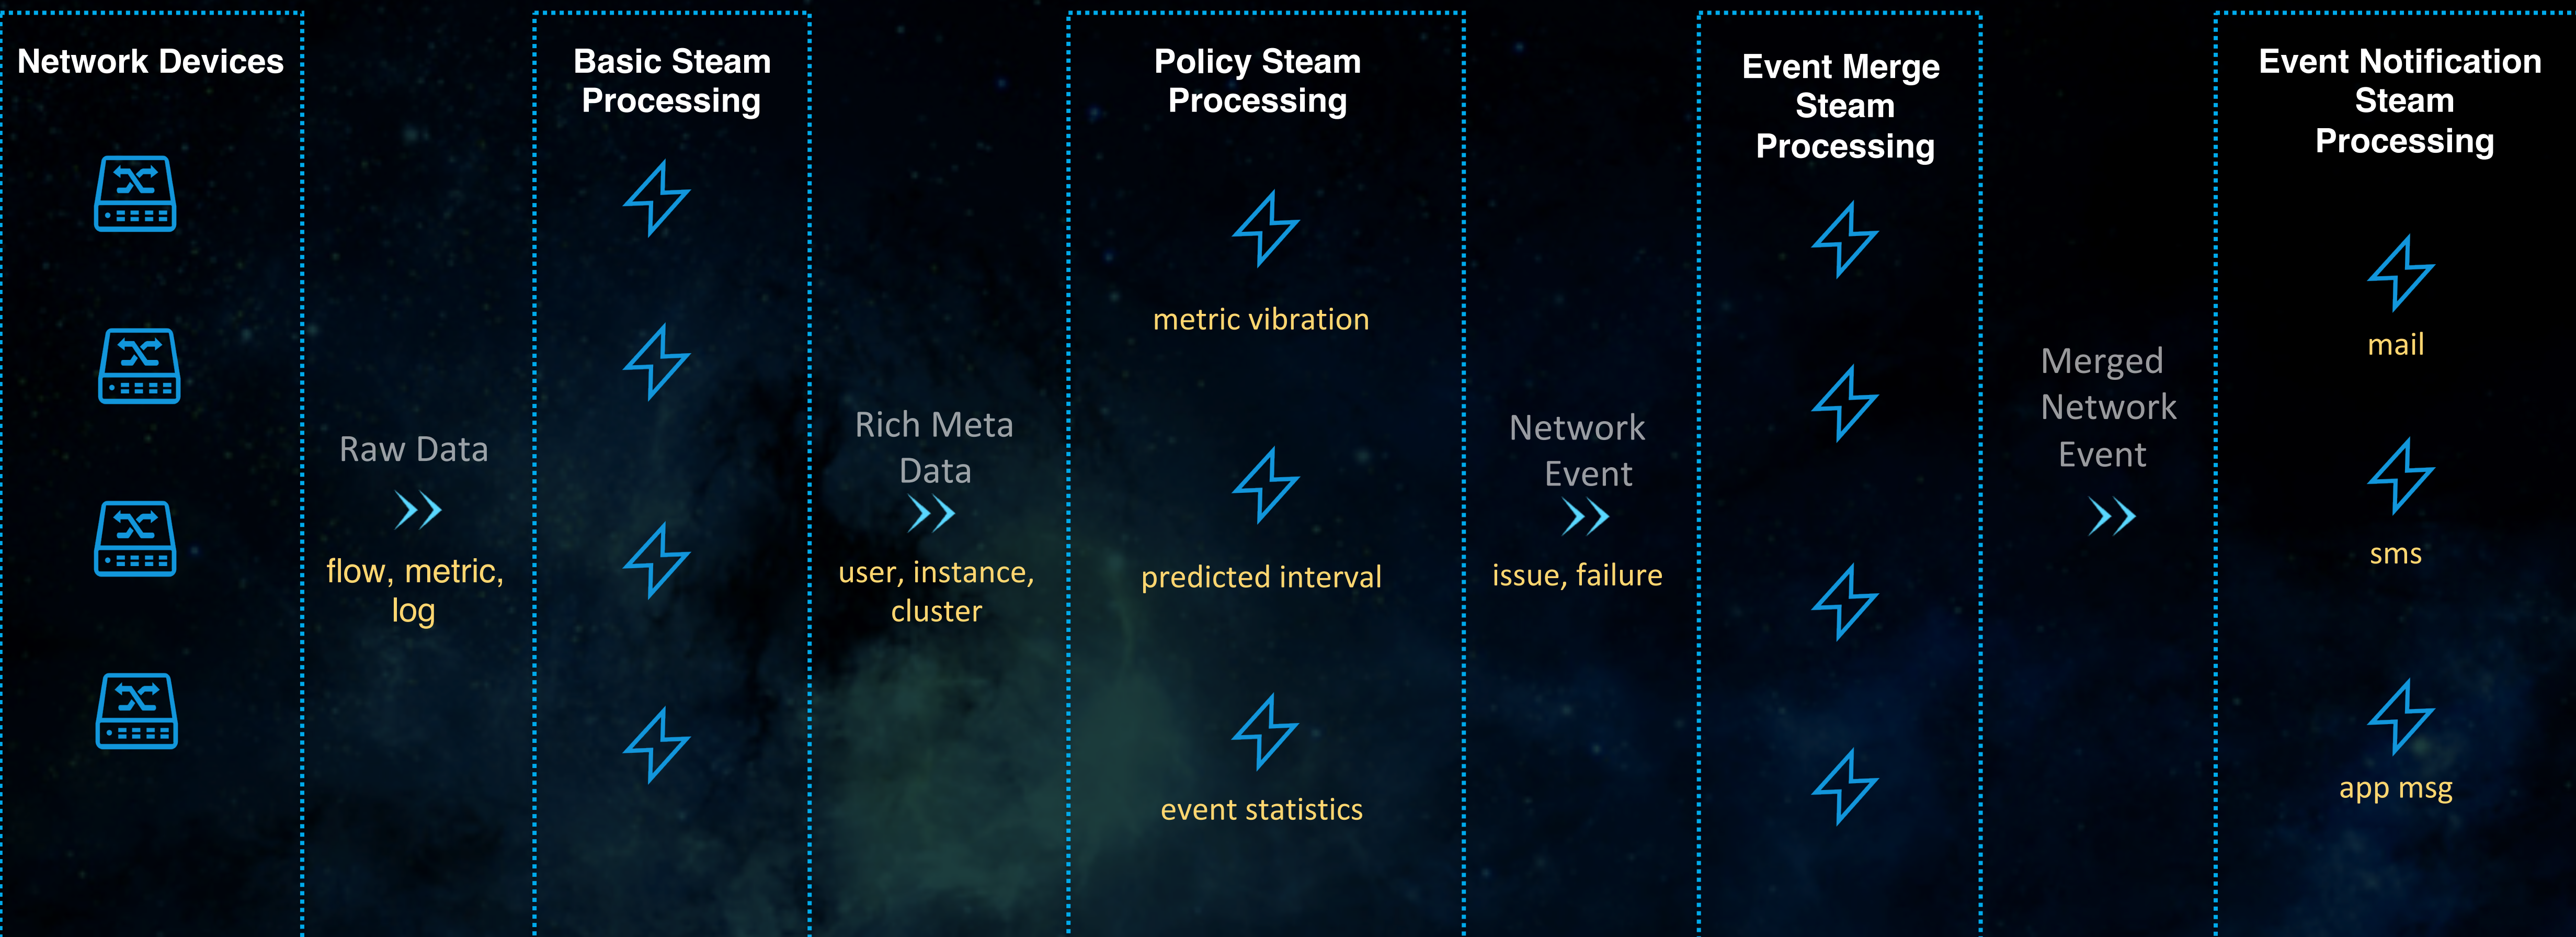

# QiTian - Real-Time Network Monitor