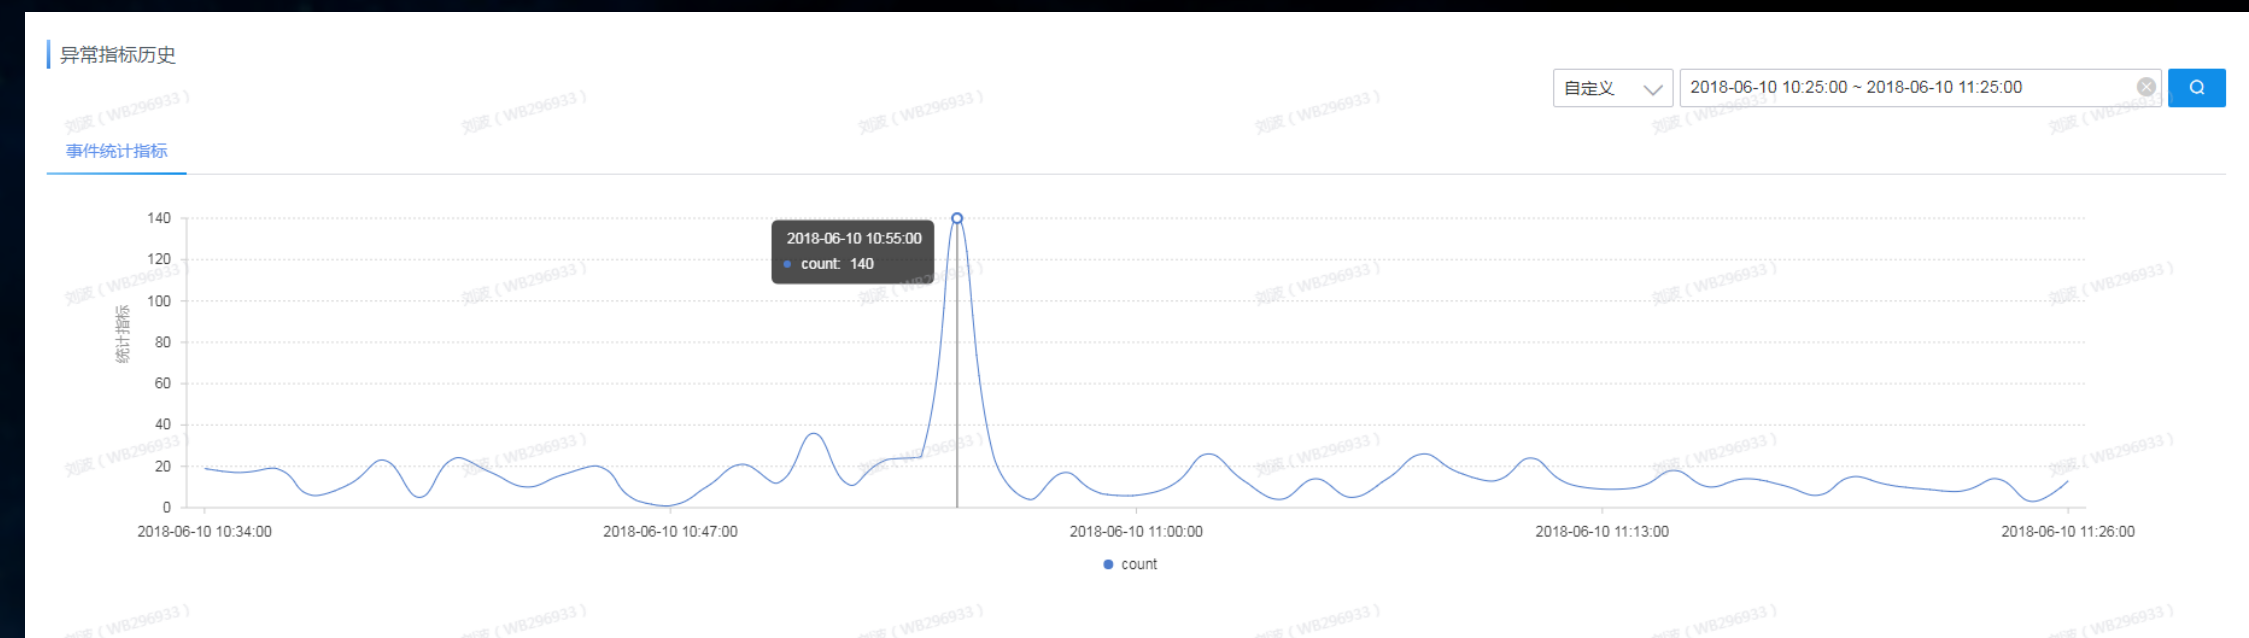

abnormal event statistics