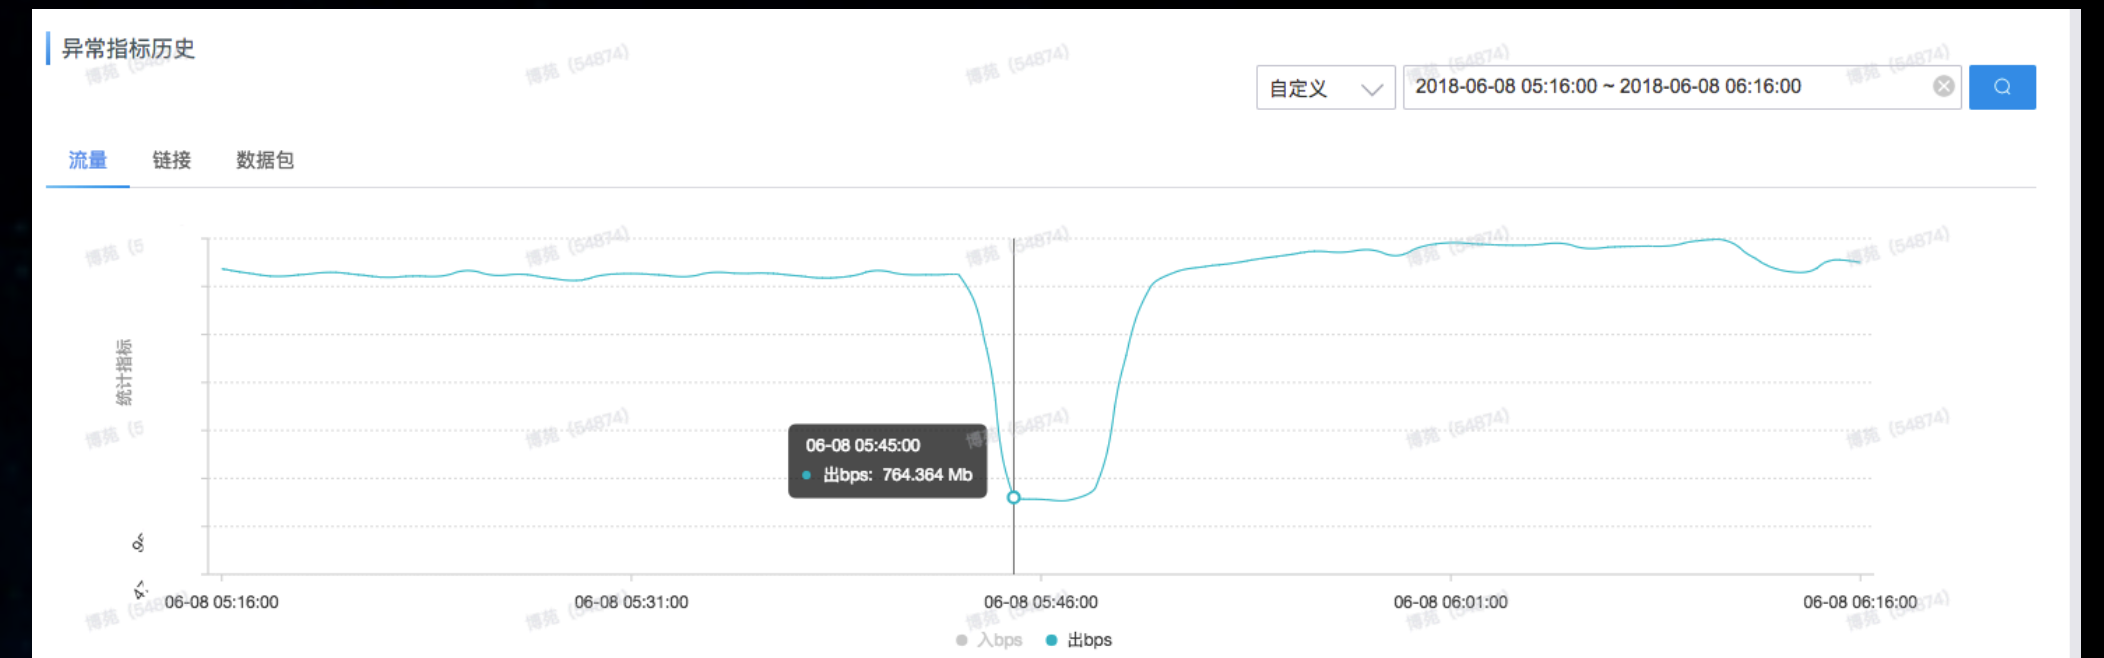

QiTian - Real-Time Network Monitor

Major Network Issue Detection

90%

metric vibration