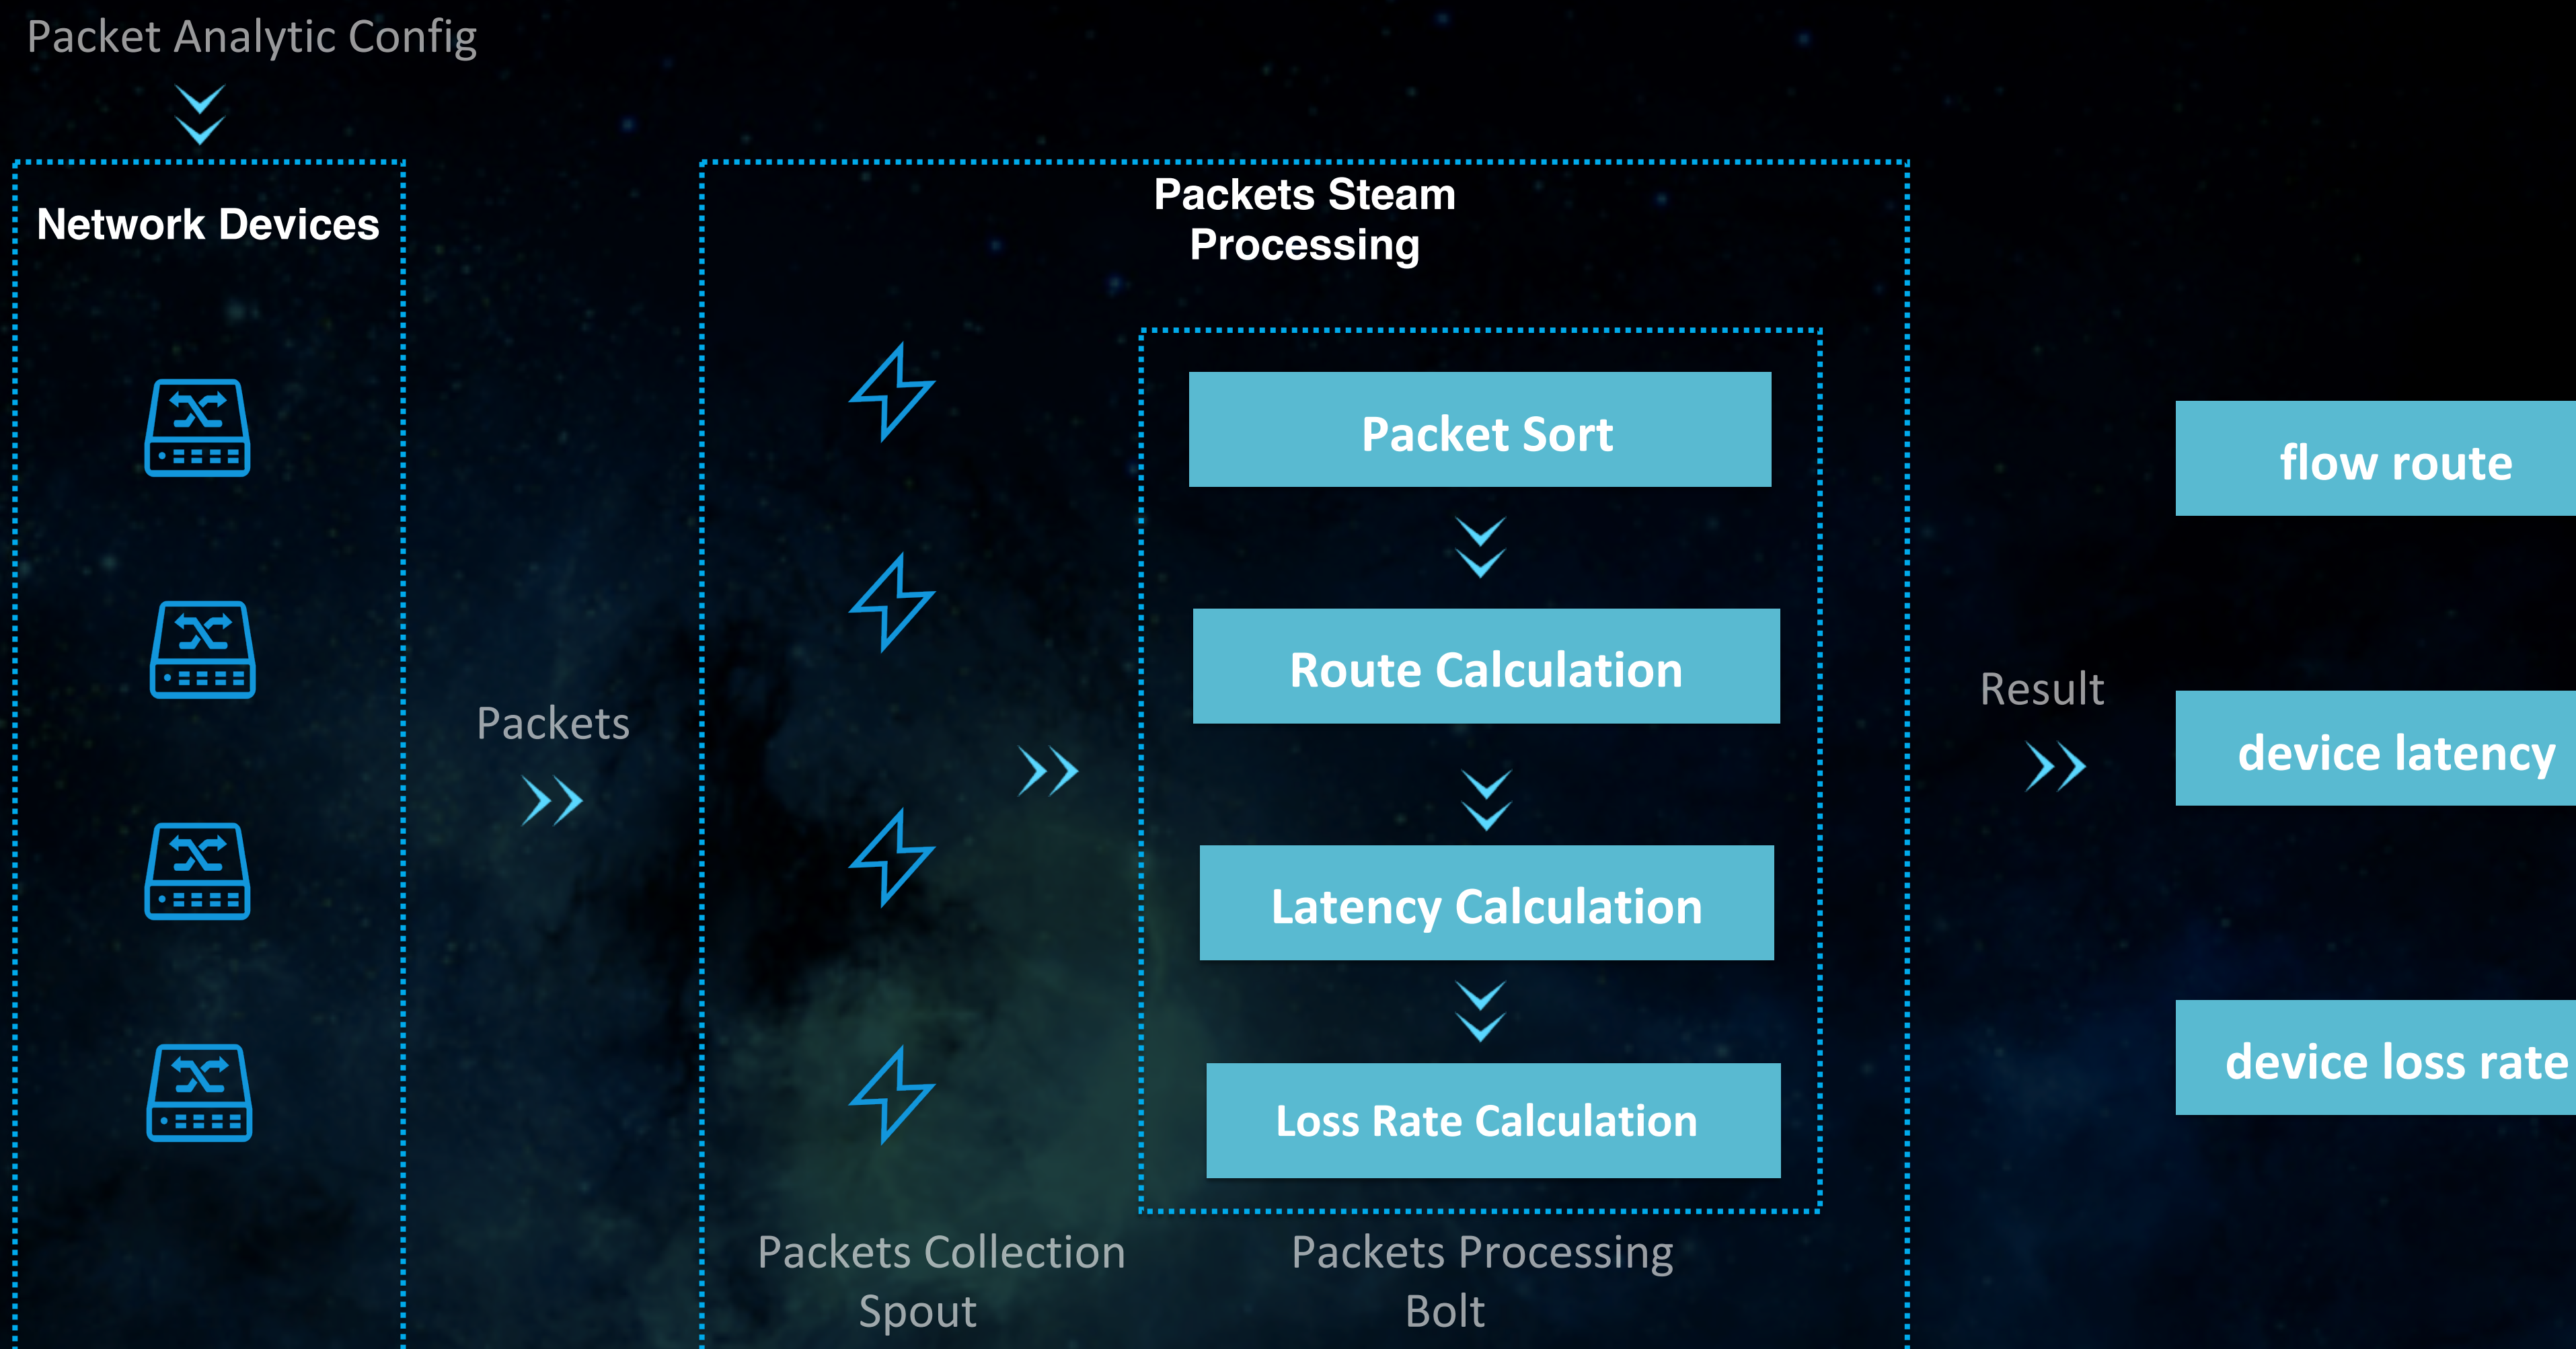

# QiTian - Real-Time Network Monitor

# QiTian - Streaming Based Network Diagnose