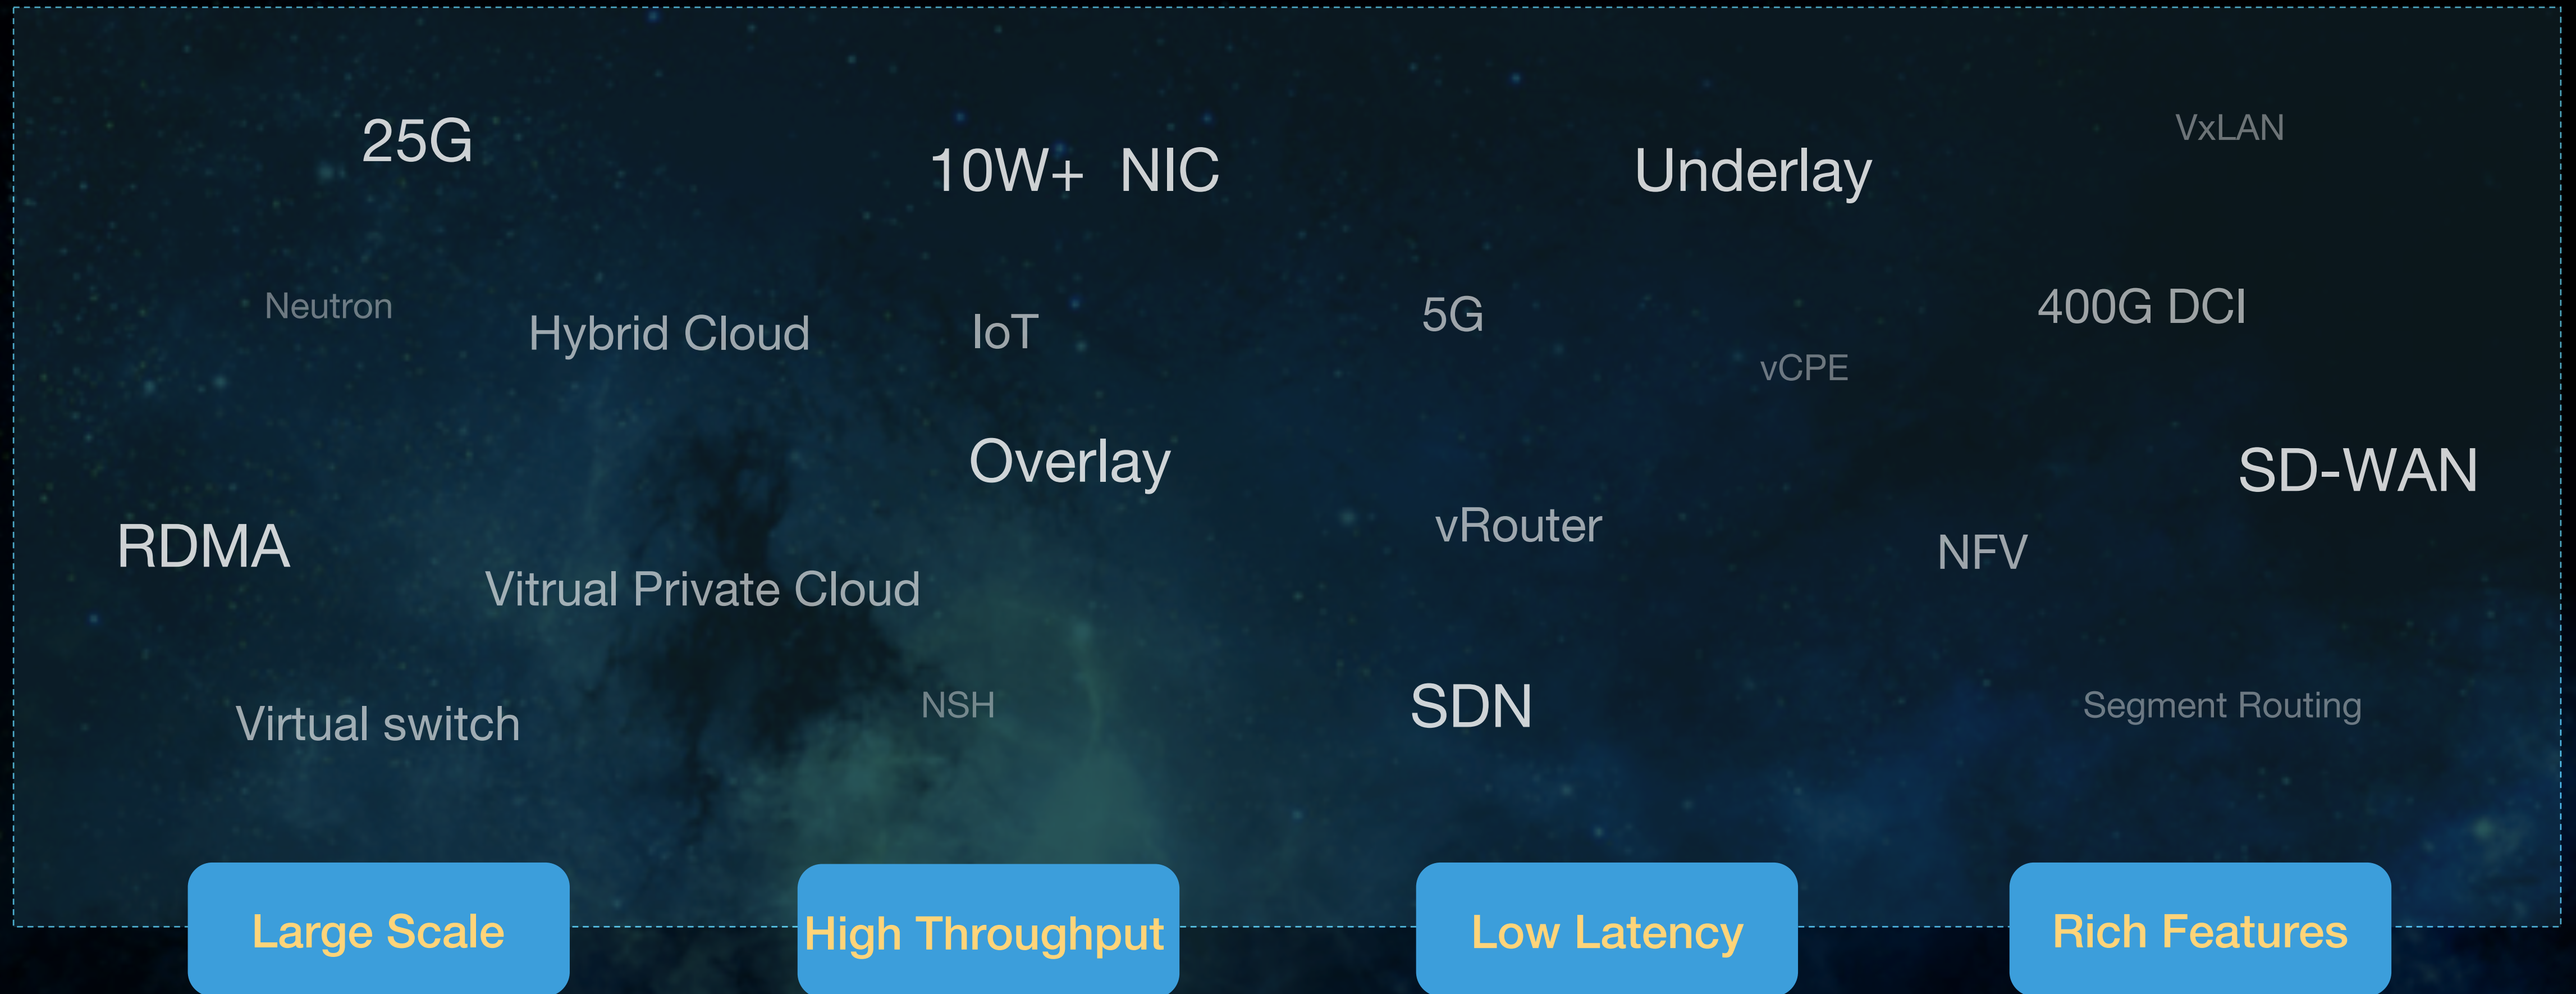

Building Hybrid Cloud

Express Connect  
Cloud Hosting  
VPN Gateway  
Smart Access Gateway

Global Connection

Cloud Enterprise Network  
Global Acceleration

From Data Center to Global Connection,  
for every enterprise networking scenarios

# Networking is getting complicated